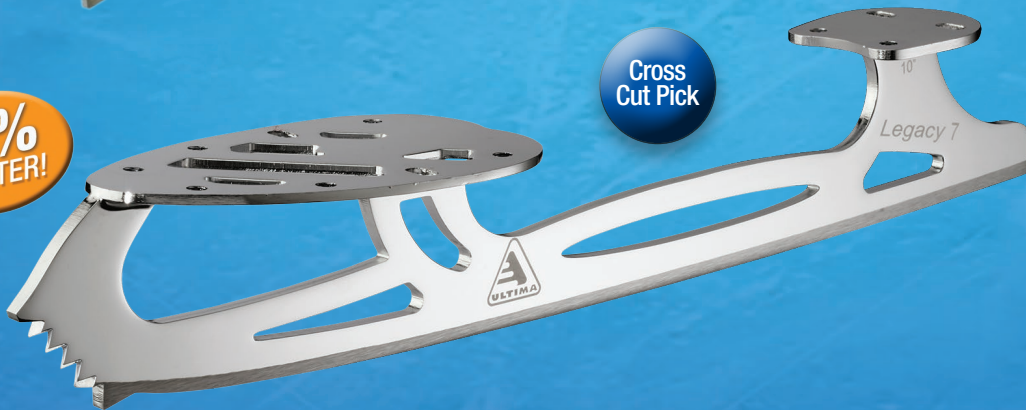

## MATRIX LEGACY

Comparable to:  
Wilson Coronation  
& MK Professional  
**8' Rocker**

## LEGACY 8

Comparable to:  
Wilson Coronation  
& MK Professional  
**8' Rocker**

**10%**  
LIGHTER!

## LEGACY 7

Comparable to:  
Wilson Coronation  
& MK Professional  
**7' Rocker**

*Innovative  
NEW design for  
reduced weight and  
added style.*

**10%**  
LIGHTER!

## ULTIMA FINESSE

Comparable to:  
Wilson Coronation Dance  
**7' Rocker**

*Ultima Finesse  
Ideal for Dance  
and Synchro*

TECHNOLOGY IS OUR EDGE

[WWW.JACKSONULTIMA.COM](http://WWW.JACKSONULTIMA.COM)