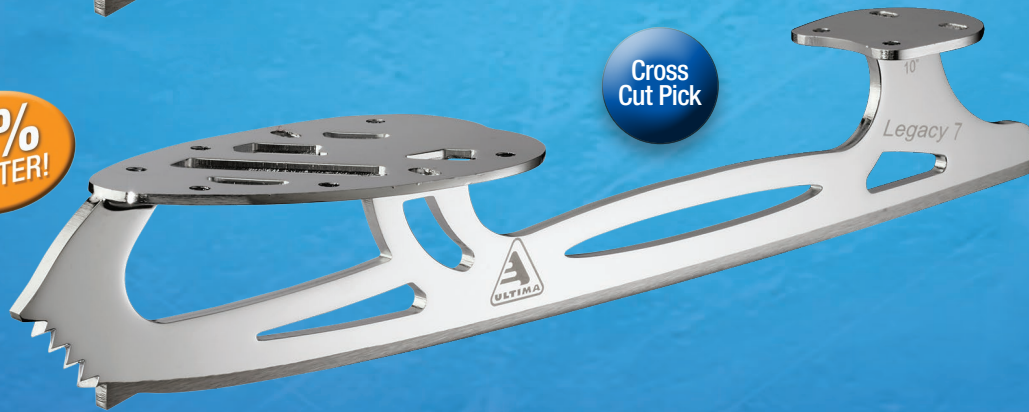

LEGACY SERIES

33%
LIGHTER!

Cross
Cut Pick

MATRIX LEGACY
Comparable to:
Wilson Coronation
& MK Professional
8' Rocker

10%
LIGHTER!

Cross
Cut Pick

LEGACY 8
Comparable to:
Wilson Coronation
& MK Professional
8' Rocker

10%
LIGHTER!

Cross
Cut Pick

LEGACY 7
Comparable to:
Wilson Coronation
& MK Professional
7' Rocker

Innovative
NEW design for
reduced weight and
added style.

10%
LIGHTER!

Straight
Cut Pick

ULTIMA FINESSE
Comparable to:
Wilson Coronation Dance
7' Rocker

Ultima Finesse
Ideal for Dance
and Synchro

TECHNOLOGY IS OUR EDGE

WWW.JACKSONULTIMA.COM