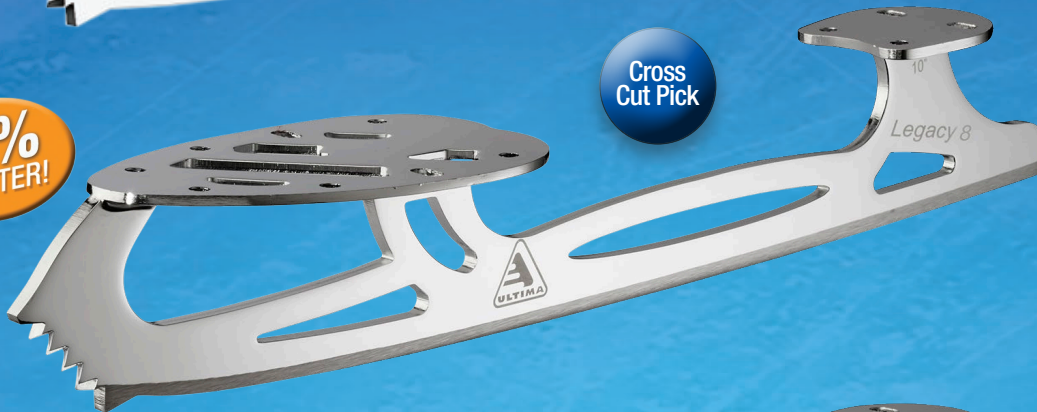

LEGACY SERIES

33%
LIGHTER!

Cross
Cut Pick

MATRIX LEGACY
Comparable to:
Wilson Coronation
& MK Professional
8' Rocker

10%
LIGHTER!

Cross
Cut Pick

LEGACY 8
Comparable to:
Wilson Coronation
& MK Professional
8' Rocker

10%
LIGHTER!

Cross
Cut Pick

LEGACY 7
Comparable to:
Wilson Coronation
& MK Professional
7' Rocker

Innovative
NEW design for
reduced weight and
added style.

10%
LIGHTER!

Straight
Cut Pick

ULTIMA FINESSE
Comparable to:
Wilson Coronation Dance
7' Rocker

Ultima Finesse
Ideal for Dance
and Synchro

TECHNOLOGY IS OUR EDGE

WWW.JACKSONULTIMA.COM