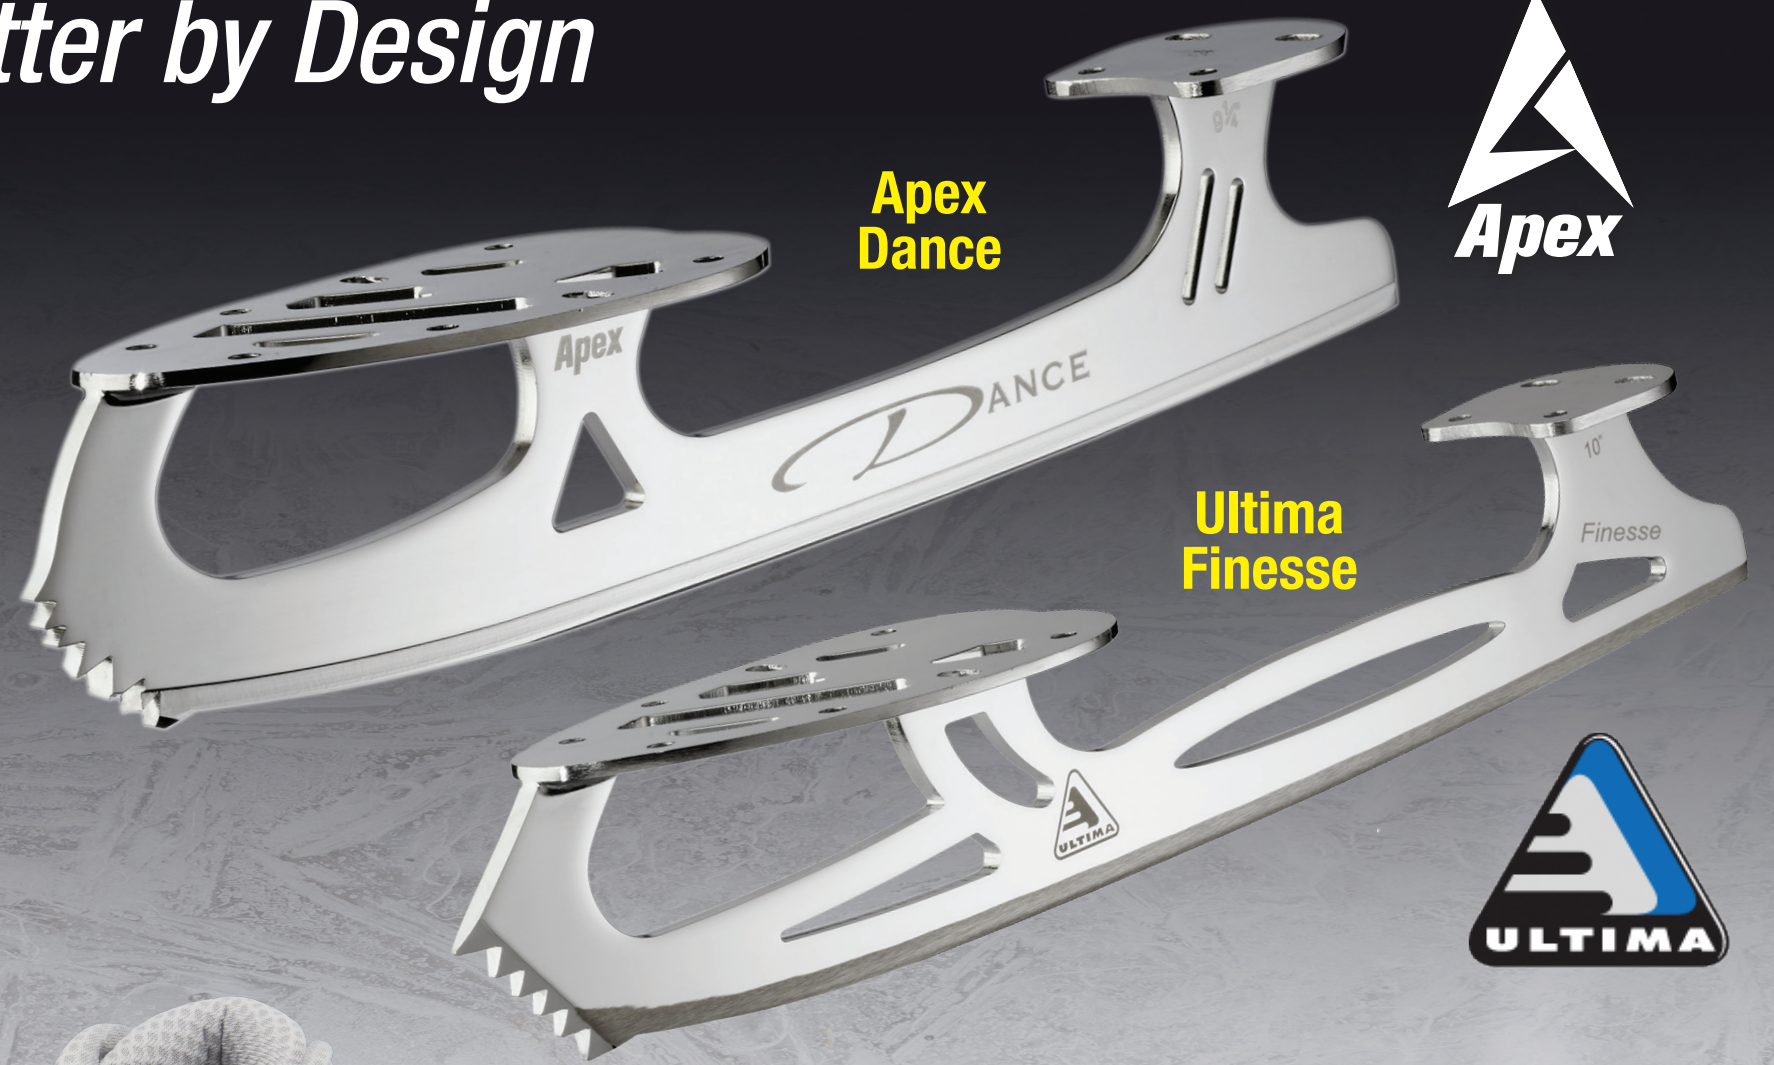

# LET'S DANCE!

Better by Design

Supreme Low Cut

Apex Dance

Ultima Finesse

Debut Low Cut

## SUPREME LOW CUT & DEBUT LOW CUT

Low cut design promotes maximum flexibility without compromising support.

## APEX DANCE

Higher stanchions for deep edges  
Cut out design for lighter weight